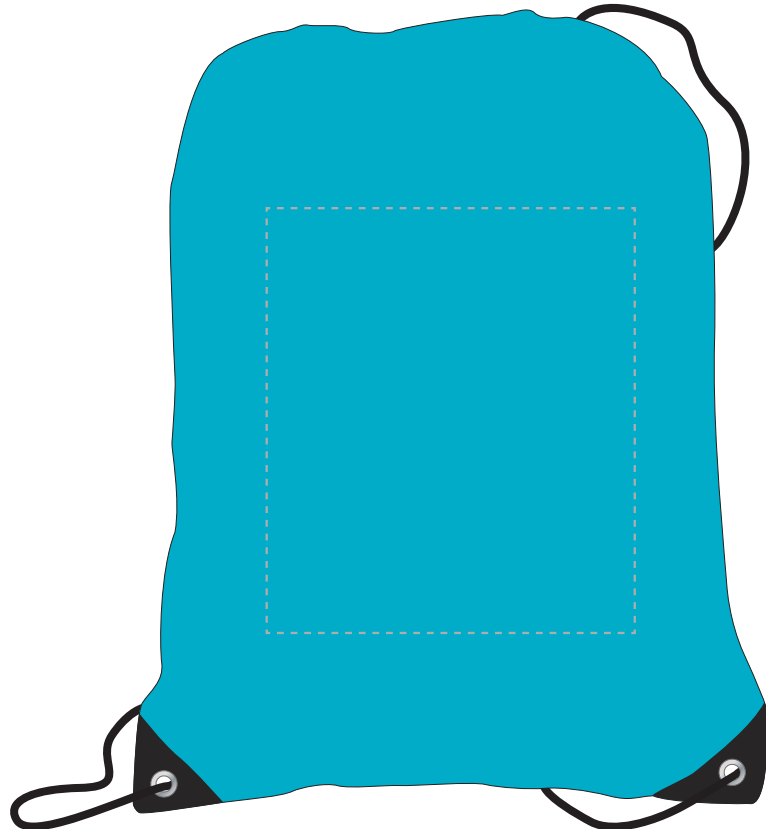

Your Ref:

Quantity:

Product Code: QB0609

Our Ref:

Version: 1

Product Colour: TURQUOISE

**PRINTING CONCERNS:**

We stock this item in the following colours

**PANTONE REFERENCE(S)**
 Full colour uv printing

ARTWORK SCALE 25%

The dashed line is to demonstrate print area and will not appear on your printed item

**PLEASE NOTE:**

- All colours including print and product are for visual purposes only and should not be regarded as the actual colour of the product and print.
- Some products may vary from batch to batch and may differ from previous orders.
- The colour and texture of a product can also have an effect on the final print colour.
- By approving this order we accept that you understand these terms.